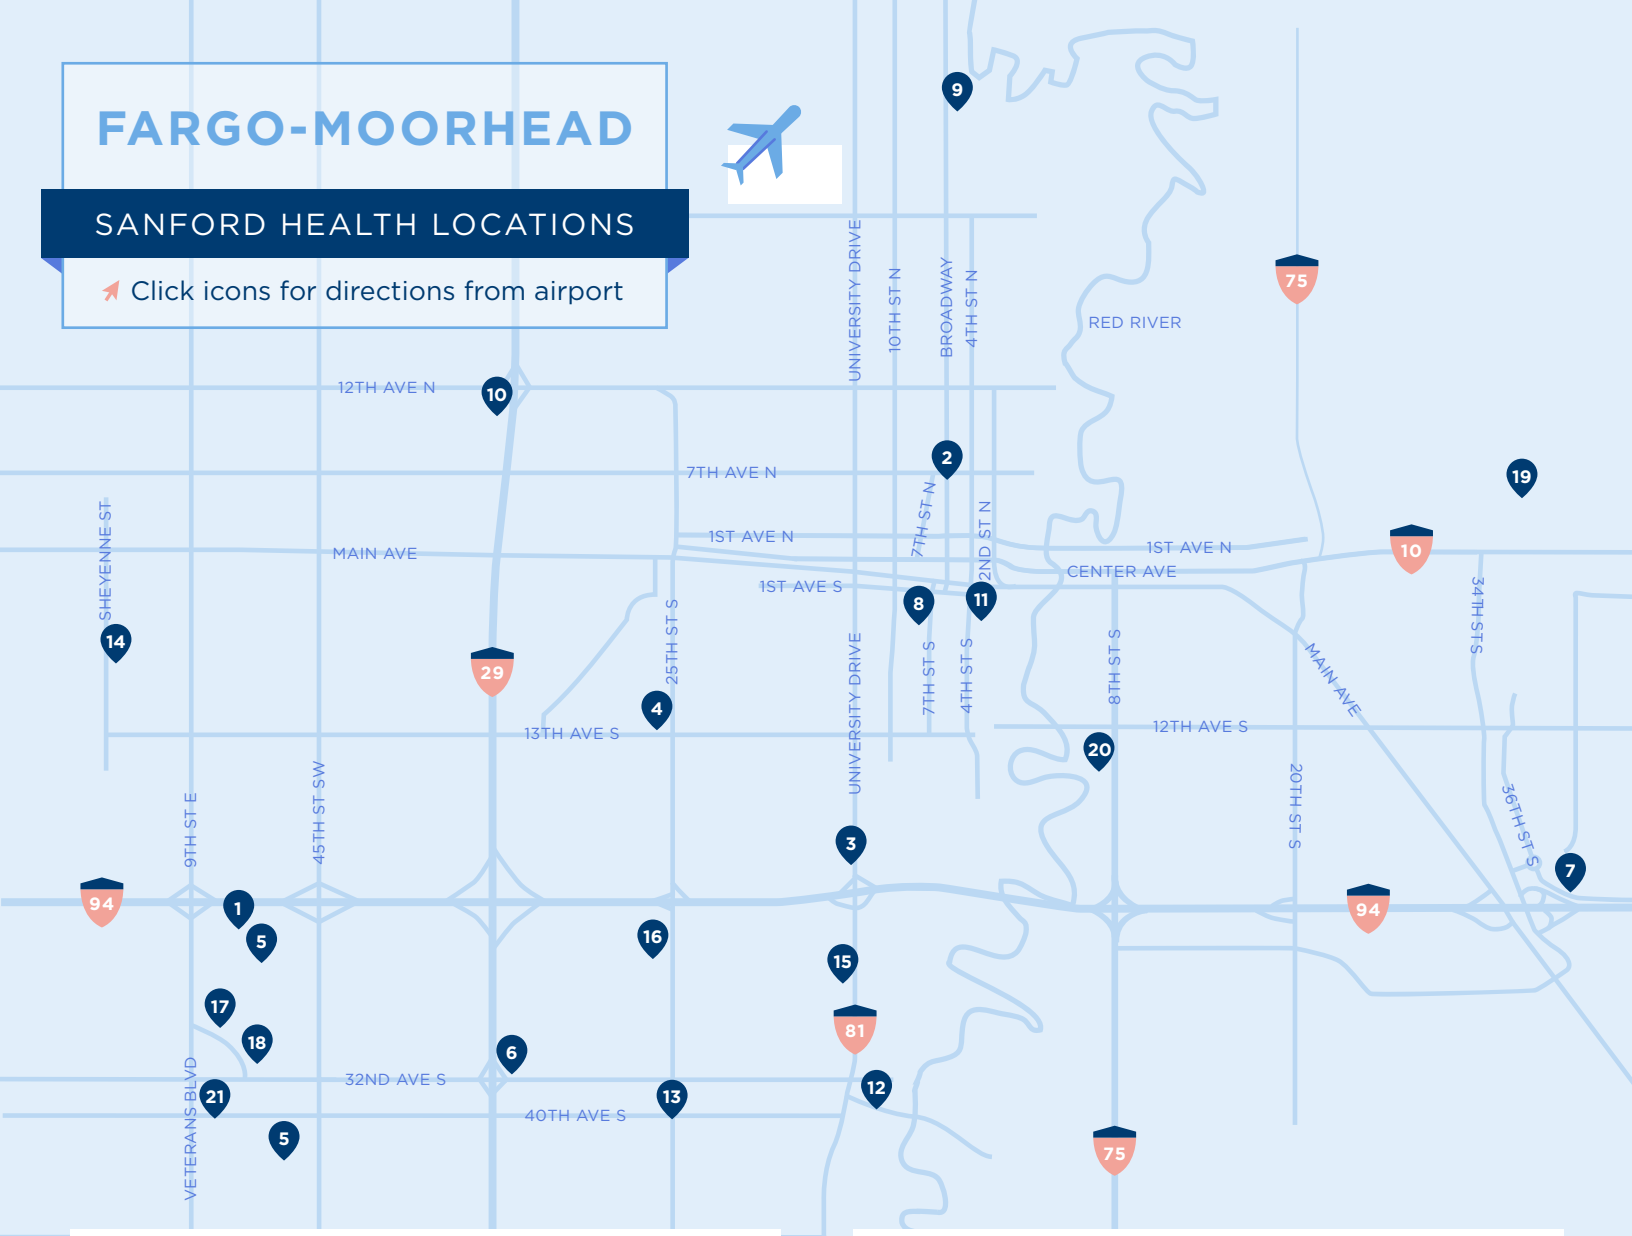

**Headquartered in Sioux Falls, South Dakota, the organization includes:**

**44**  
medical centers

**269** Good Samaritan  
Society senior care locations

**1,450+**  
physicians

in **26** states

and **10+** countries

# FARGO-MOORHEAD

## SANFORD HEALTH LOCATIONS

➔ Click icons for directions from airport

- 1 Sanford Medical Center Fargo
- 2 Sanford Broadway Campus
- 3 Sanford South University Campus
- 4 Sanford Children's Southwest Clinic
- 5 Sanford Dermatology & Laser Clinic
- 6 Sanford Health Healthcare Accessories
- 7 Sanford Moorhead Campus
- 8 Sanford Neuroscience Clinic
- 9 Sanford North Fargo Clinic
- 10 Sanford Health Occupational Medicine Clinic
- 11 Sanford Professional Building

## NORTH DAKOTA