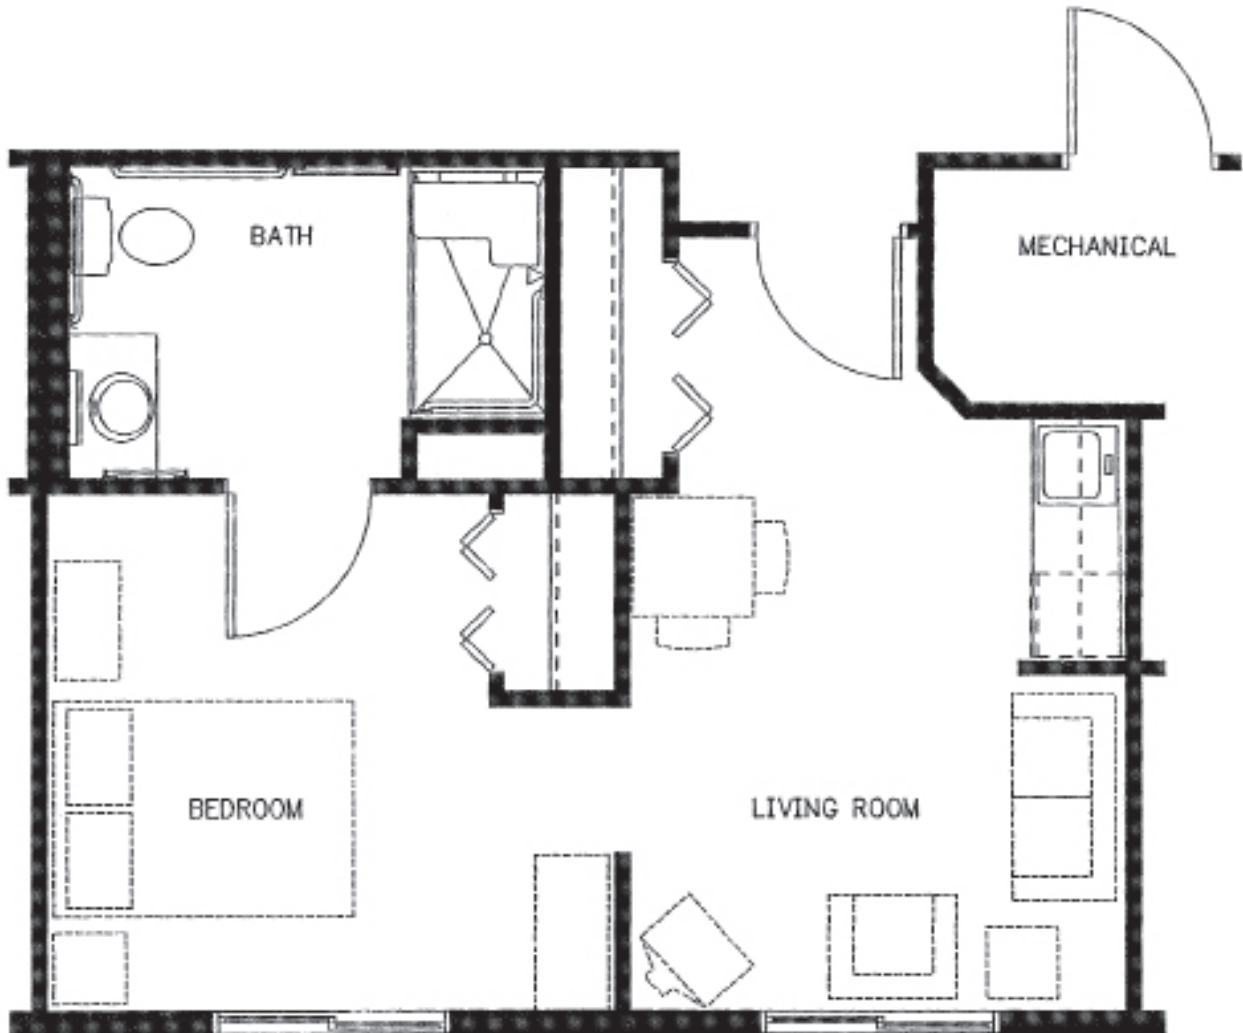

**Typical Studio Unit Plan – 369 sq ft  
Assisted Living**

**SANFORD**  
Orchard Hills