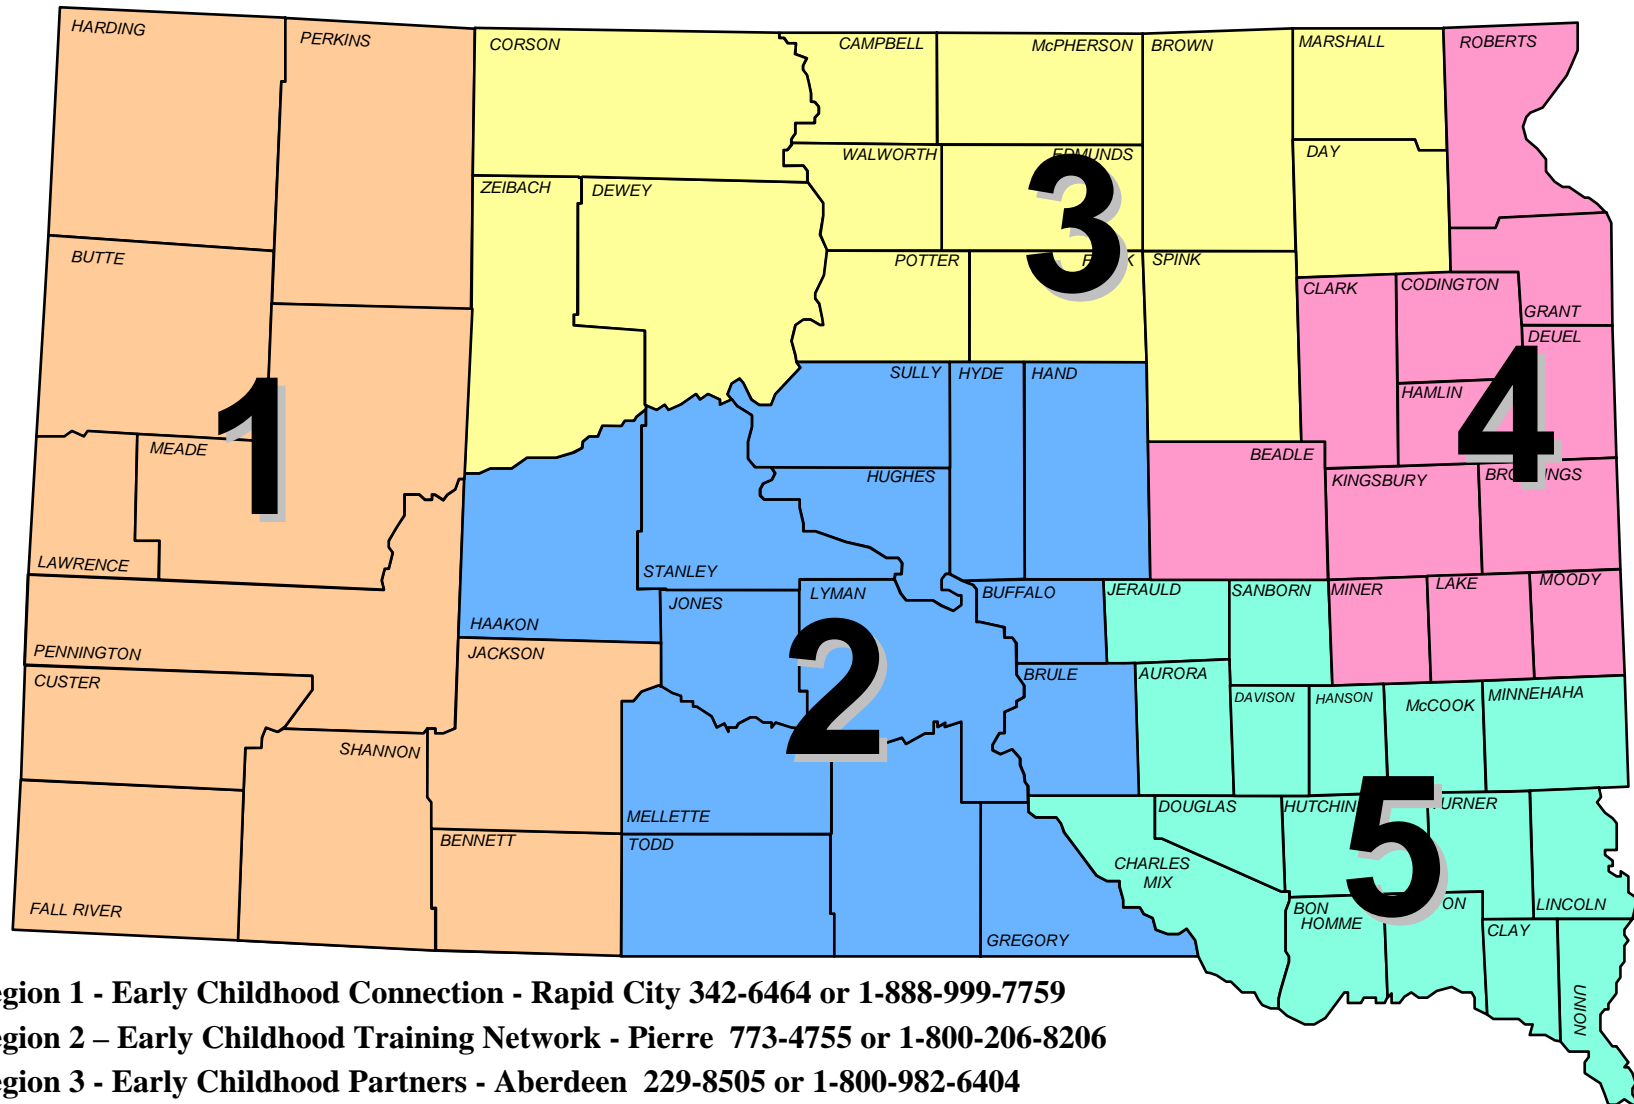

# SD Department of Social Services

## Early Childhood Enrichment Programs

**Region 1 - Early Childhood Connection - Rapid City 342-6464 or 1-888-999-7759**

**Region 2 – Early Childhood Training Network - Pierre 773-4755 or 1-800-206-8206**